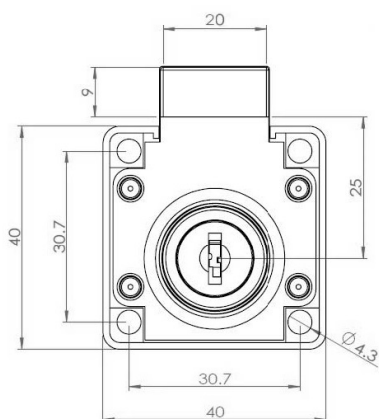

PRODUCT SHEET

Description:

Rim Lock 850, $\varnothing 19 \times 22 \text{mm}$, Drawer, NPL, CK SISO, KA H02

Item number:

14.01.040-5

Units	Box	Carton	HS Code	Barcode
Pcs.	12	192	8301300000	
				5704866032001